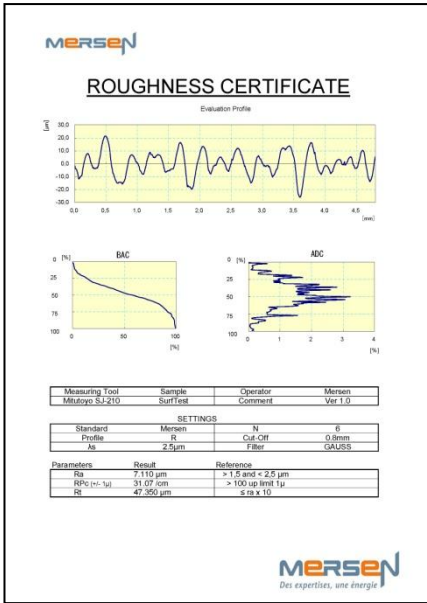

- ✓ SJ-210 main unit
- ✓ Drive used for axial and tangential measurements
- ✓ Stylus
- ✓ Nosepiece for cylindrical surface slip rings
- ✓ Software for the PC to manage your measurements
- ✓ Calibration specimen
- ✓ Calibration stage
- ✓ Carrying case for field use
- ✓ Mitutoyo User's manual
- ✓ Simplified Mersen User's manual
- ✓ Memory card (in option)

No additional drive needed to measure slip rings

MERSEN

# SJ-210 Roughness Meter

Looking for a simple and efficient roughness tester?

▪ **Practical**

- Large backlit 2.4 inch colour display
- Programmed with all necessary parameters for measurements on commutators and slip rings