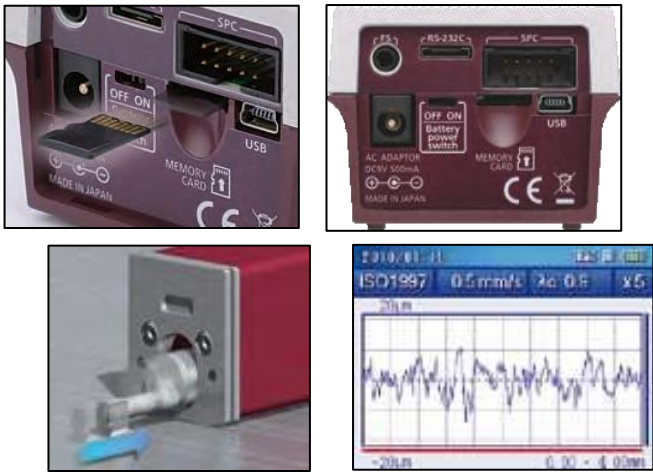

# MITUTOYO ROUGHNESS METER

Portable surface roughness tester  
for commutators & slip rings

MAINTENANCE TOOLS & MEASURING DEVICES

Pre-programmed with  
parameters recommended  
by Mersen's experts

The SJ-210 set comes in a soft carrying case including:

- ✓ SJ-210 main unit
- ✓ Drive used for axial and tangential measurements
- ✓ Stylus
- ✓ Nosepiece for cylindrical surface slip rings
- ✓ Software for the PC to manage your measurements
- ✓ Calibration specimen
- ✓ Calibration stage
- ✓ Carrying case for field use
- ✓ Mitutoyo User's manual
- ✓ Simplified Mersen User's manual
- ✓ Memory card (in option)

# SJ-210 Roughness Meter

Looking for a simple and efficient roughness tester?

▪ **Practical**

- Large backlit 2.4 inch colour display
- Programmed with all necessary parameters for measurements on commutators and slip rings

▪ **Useful**

- Axial and tangential measuring on cylindrical profiles

▪ **Smart**

- Easy choice of the length of travel
- All parameters are programmed ahead, works out of the box

▪ **Connectivity**

- Large memory with optional mini SDHC memory card (holds 10,000 measurements)
- USB cable to connect to PC